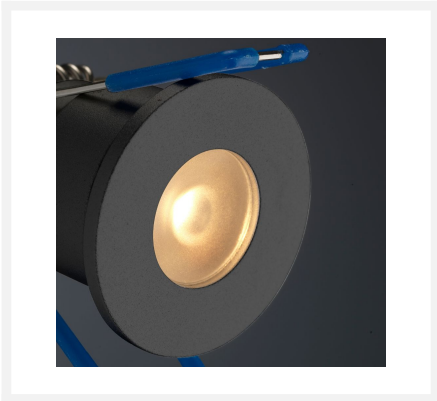

Cree LED recessed spotlight veranda Valencia black ab | warm white | set of 6, 8, 10 or 12 pieces

Product Images

Short Description

This AB set of black Cree LED recessed spotlights from the Valencia series is suitable for wooden and aluminium porches. The recessed spots are available in sets of 6, 8, 10 or 12 dimmable LED recessed spots (3 watts), including a parallel LED transformer with a connector and a Hamulight remote control.

Description

The black Valencia recessed spotlights have an IP rating of 65 (IP-65). This means they are completely resistant to dust and splash/spray water. The spotlights have a small recessed size (30 mm) and a suitable height (37 mm) and diameter (36 mm), making them fit in almost any veranda. Furthermore, each spotlight has 5 metres of cable and if that is not enough, you can order an extension cord with it. The built-in spotlights' cables are double-insulated, so they are well protected.

Additional Information

Article number	L2452
EAN code	7435845963952
Brand	Hamulight
LED chip	Cree
Spot color	Black
Suitable for	Inside & outside
Consumption	3 watt
Input voltage	230V AC
Light color	Warm white (2700K)
Lumen per LED (including lens)	155 lm
Color Rendering Index (CRI)	>92
Light angle	45 Degrees
Dimmable	Yes
Tiltable	No
Cabling per LED	500 cm
Transformer required?	Yes (standard included)
Dimensions transformer	205 x 50 x 28 mm
Remote control range	10 meter
Circuit	Parallel
Diameter	36 mm
Height	37 mm
Hole size	30 mm
Material	Aluminium
IP value	Spots: IP65, Trafo: IP44
Quality mark	CE, Rohs
Warranty	Spots: 3 years, Trafo: 2 years
Energy label old	A+
Energy label new	G