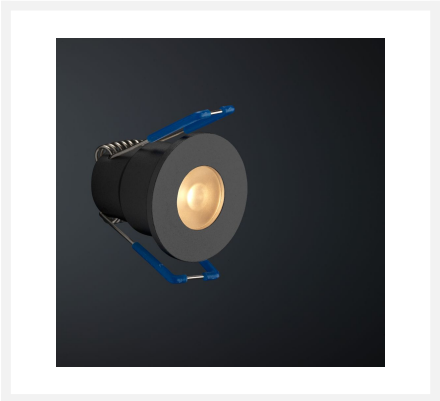

## Cree LED recessed spotlight Valencia black bas | warm white | set of 4, 6, 8, 10 or 12 pieces

## Short Description

---

This BAS set of black Cree LED recessed spotlights from the Valencia series is specially designed for verandas. The stylish design ensures that the recessed spots are at home on every veranda. The spots are available in sets of 4, 6, 8, 10 or 12 dimmable LED recessed spotlights (3 watts) with a serie LED transformer and connector. This set is suitable for wooden and aluminium verandas.

## Description

---

The black Cree Valencia LED recessed spotlights have an IP value of 65 (IP-65), which means that they are fully resistant to dust and splash/spray water. The spotlights shine a lovely warm-white light colour (2700k) and create a pleasant and cosy atmosphere on your veranda. Each spotlight has a 5-metre cable. If this is not enough, there is always the option of ordering an extension lead. The cables of the spotlights are double-insulated, which means that the cable is well-protected against breakage. The spots have a small built-in dimension (30 mm) and a suitable height (37 mm) and diameter (36 mm), so they fit in (almost) any porch. The Valencia BAS set is suitable for aluminium and wooden verandas.