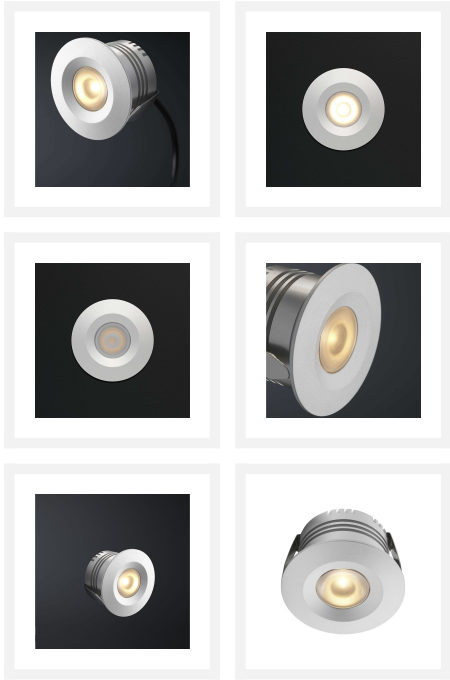

## Cree LED recessed spotlight Sevilla in | warm white | 3 watt | dimmable

## Short Description

---

The Sevilla LED recessed spot shines with a bright warm white colour (2700k) and has an output of 3 watts. Moreover, this recessed spot is dimmable.

## Description

---

The Sevilla recessed spot is a real winner in your home. With a protection rating of 44 (IP-44), the Seville recessed spot is a suitable recessed spot for any room in your home.

The low height (36mm) of the Sevilla recessed spot ensures that you can mount it in almost any suspended ceiling. The stylish design of the Sevilla recessed spot also ensures that it fits into almost any interior.

The LED transformer, supplied as standard, ensures that incoming current is converted to low voltage. You connect the transformer directly to the power cable in the ceiling and, on the other side, simply click it onto the Sevilla downlight.