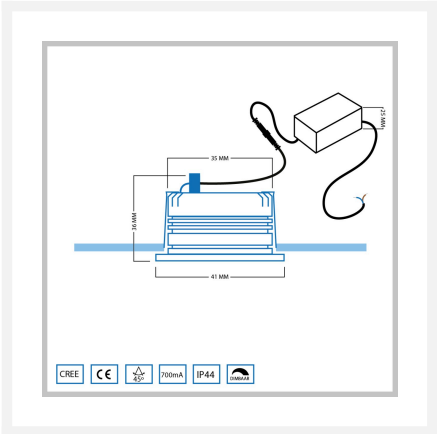

Cree LED recessed spotlight Sevilla in | warm white | 3 watt | dimmable

Product Images