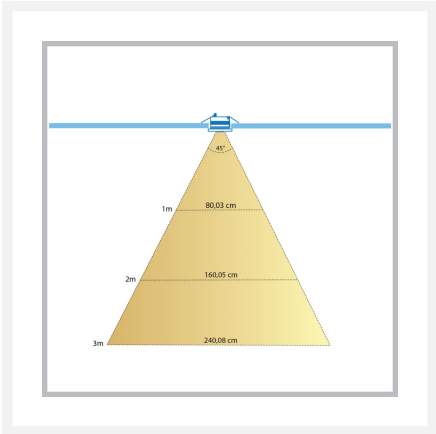

## Short Description

---

The Sevilla LED recessed spot shines with a bright warm white colour (2700k) and has an output of 3 watts. Moreover, this recessed spot is dimmable.

## Additional Information

---

Article number	L2448
EAN code	8721122621257
Brand	Hamulight
LED chip	Cree
Spot color	Aluminium
Suitable for	Inside
Suitable i.c.w.	A switch, LED rotary dimmer Atlas, LED push dimmer Novex, remote control Moon, de Hamulight app
Also compatibel with	Google Home, Amazon Alexa and KlikAanKlikUit
Consumption	3 watt
Input voltage	230V AC
Light color	Warm white (2700K)
Lumen per LED (including lens)	155 lm
Color Rendering Index (CRI)	>92
Light angle	45 Degrees
Dimmable	Yes
Tiltable	No
Cabling per LED	10 cm
Transformer required?	Yes (standard included)
Dimensions transformer	38 x 26 x 21 mm
Circuit	Parallel
Diameter	41 mm
Height	36 mm
Hole size	35 mm
Material	Aluminium
IP value	IP44
Quality mark	CE, Rohs
Warranty	Spots: 3 years, Trafo: 2 years