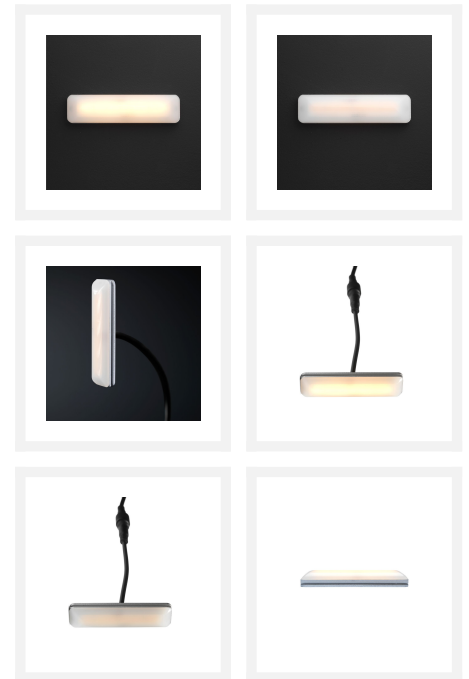

Sanan LED surface-mounted spotlight veranda Tarifa los | warm white | 3 watt | 24 volt

Product Images

Short Description

With this Tarifa surface-mounted spotlight, you light up your veranda in a unique way. The spot has an output of 3 watts and shines (2700k) warm white light. The spot is dimmable and works on our 24-volt veranda system.

Description

The Tarifa surface-mounted spotlight is a real must-have. This dimmable spot features two cables of 20 cm each, allowing you to easily loop the spot to the next one. To power the Tarifa spot(s), you need a 24-volt veranda transformer. With the 24 volt veranda Y-cable connectors you can lead the 24 volt veranda extension cables to the beams of your veranda. Then you just need to connect the Tarifa spotlights to the extension cords and loop them through. The last spotlight in the beam has an extra cable that you can plug with the cap provided.

The Tarifa surface-mounted spotlight has a protection rating of IP-44, so you don't have to worry if it comes into contact with moisture. With a light angle of 120 degrees, the Tarifa illuminates a large area.

Besides its fantastic and unique design, this spotlight is the ideal solution when you don't have enough space in your girders for recessed spotlights. You simply click the Tarifa spotlight onto the supplied mounting plate, which you mount on the beam. Simple mounting!