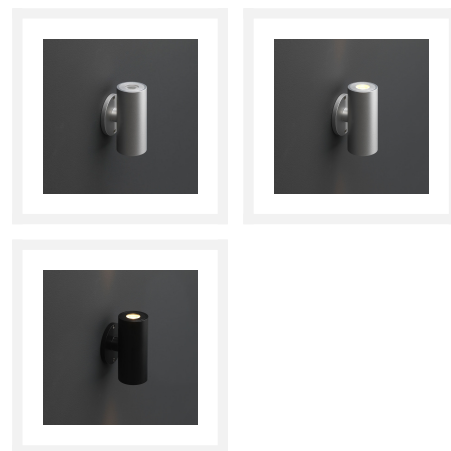

Cree LED wall light Amadora | warm white | round | 2 x 1,5 watt | up & down | different colours

Product Images

Short Description

The Cree LED wall light Amadora is an addition to extend your current porch set. The wall lamp is equipped with 2 dimmable spots. One spot shines up with 1,5 watts and the other down with 1,5 watts.

Description

The Amadora wall light is an addition to your current porch set. We, therefore, advise you to carefully check whether you still have room in the connector of your current porch set. Is there still room? Then the Amadora wall light is highly recommended to let your porch shine from the outside as well. Using 2 spots with warm white light (2700k) of 1,5 watts each your porch will be illuminated in an extremely atmospheric way!

The Amadora wall light is suitable for placing on the outside of the posts of your porch. The lamp, therefore, has an IP value of 67 (IP-67). This means that the lamp is resistant to splashing and spraying water and is dustproof. The wall lamp is therefore weatherproof. The wall lamp has a 7-meter cable with a connector at the end. The connector should be plugged into the connector of your porch set.

Colours

Kleur behuizing:

Black

Nickel