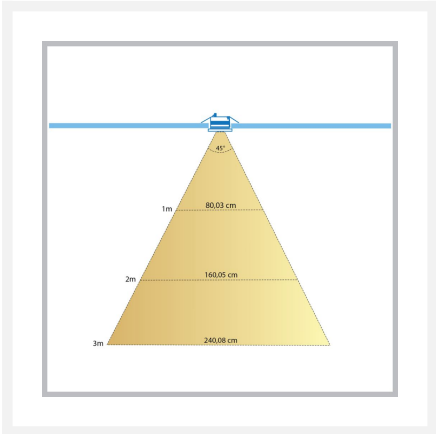

Cree LED recessed spotlight Sevilla in | warm white | 3 watt | dimmable

Product Images

Short Description

The Sevilla LED recessed spot shines with a bright warm white colour (2700k) and has an output of 3 watts. Moreover, this recessed spot is dimmable.

Description

The Sevilla recessed spot is a real winner in your home. With a protection rating of 44 (IP-44), the Seville recessed spot is a suitable recessed spot for any room in your home.

The low height (36mm) of the Sevilla recessed spot ensures that you can mount it in almost any suspended ceiling. The stylish design of the Sevilla recessed spot also ensures that it fits into almost any interior.

Need more information about this product? Then take a look at the product specifications below or contact us.

Additional Information

Article number	L2448
EAN code	8721122621257
Brand	Hamulight
LED chip	Cree
Spot color	Aluminium
Suitable for	Inside
Suitable i.c.w.	A switch, LED rotary dimmer Atlas, LED push dimmer Novex, remote control Moon, de Hamulight app
Also compatibel with	Google Home, Amazon Alexa and KlikAanKlikUit
Consumption	3 watt
Input voltage	230V AC
Light color	Warm white (2700K)
Lumen per LED (including lens)	155 lm
Color Rendering Index (CRI)	>92
Light angle	45 Degrees
Dimmable	Yes
Tiltable	No
Cabling per LED	10 cm
Transformer required?	Yes (standard included)
Dimensions transformer	38 x 26 x 21 mm
Circuit	Parallel
Diameter	41 mm
Height	36 mm
Hole size	35 mm
Material	Aluminium
IP value	IP44
Quality mark	CE, Rohs
Warranty	Spots: 3 years, Trafo: 2 years