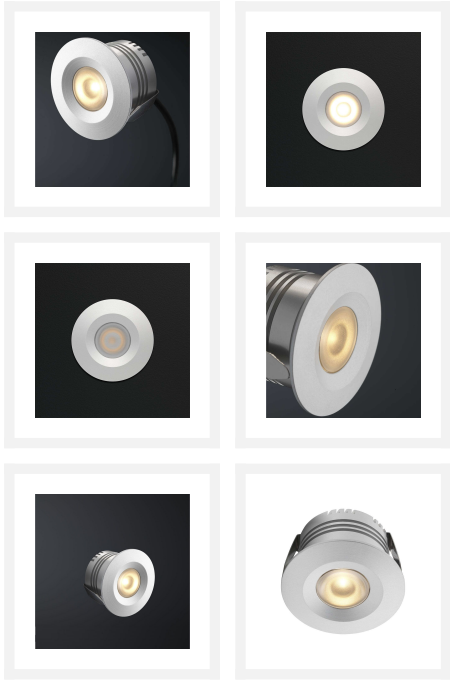

Cree LED recessed spotlight Sevilla in | warm white | 3 watt | dimmable

Product Images

Short Description

The Sevilla LED recessed spot shines with a bright warm white colour (2700k) and has an output of 3 watts. Moreover, this recessed spot is dimmable.

Description

The Sevilla recessed spot is a real winner in your home. With a protection rating of 44 (IP-44), the Seville recessed spot is a suitable recessed spot for any room in your home.

The low height (36mm) of the Sevilla recessed spot ensures that you can mount it in almost any suspended ceiling. The stylish design of the Sevilla recessed spot also ensures that it fits into almost any interior.

The LED transformer, supplied as standard, ensures that incoming current is converted to low voltage. You connect the transformer directly to the power cable in the ceiling and, on the other side, simply click it onto the Sevilla downlight.

Need more information about this product? Then take a look at the product specifications below or contact us.

Additional Information

Article number	L2448
EAN code	8721122621257
Brand	Hamulight
LED chip	Cree
Spot color	Aluminium
Suitable for	Inside
Suitable i.c.w.	A switch, LED rotary dimmer Atlas, LED push dimmer Novex, remote control Moon, de Hamulight app
Also compatibel with	Google Home, Amazon Alexa and KlikAanKlikUit
Consumption	3 watt
Input voltage	230V AC
Light color	Warm white (2700K)
Lumen per LED (including lens)	155 lm
Color Rendering Index (CRI)	>92
Light angle	45 Degrees
Dimmable	Yes
Tiltable	No
Cabling per LED	10 cm
Transformer required?	Yes (standard included)
Dimensions transformer	38 x 26 x 21 mm
Circuit	Parallel
Diameter	41 mm
Height	36 mm
Hole size	35 mm
Material	Aluminium
IP value	IP44
Quality mark	CE, Rohs
Warranty	Spots: 3 years, Trafo: 2 years