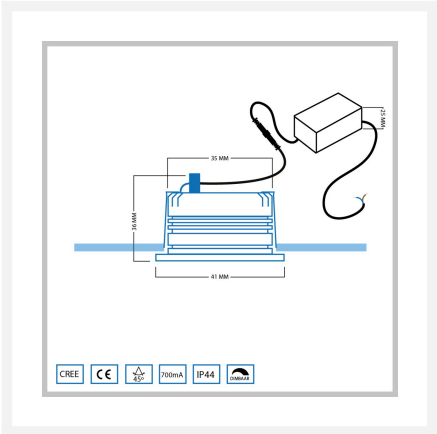

Cree LED recessed spotlight Sevilla in | warm white | 3 watt | dimmable

Product Images

Short Description

The Sevilla LED recessed spot shines with a bright warm white colour (2700k) and has an output of 3 watts. Moreover, this recessed spot is dimmable.

Description

The Sevilla recessed spot is a real winner in your home. With a protection rating of 44 (IP-44), the Seville recessed spot is a suitable recessed spot for any room in your home.

The low height (36mm) of the Sevilla recessed spot ensures that you can mount it in almost any suspended ceiling. The stylish design of the Sevilla recessed spot also ensures that it fits into almost any interior.

The LED transformer, supplied as standard, ensures that incoming current is converted to low voltage. You connect the transformer directly to the power cable in the ceiling and, on the other side, simply click it onto the Sevilla downlight.

A hole saw (size 35 mm), which allows you to make perfectly sized holes, is also available on our webshop.

Tip: we recommend taking into account 2mm clearance for the Sevilla spotlight and also for the transformer. This allows the heat to dissipate, which benefits its lifespan.