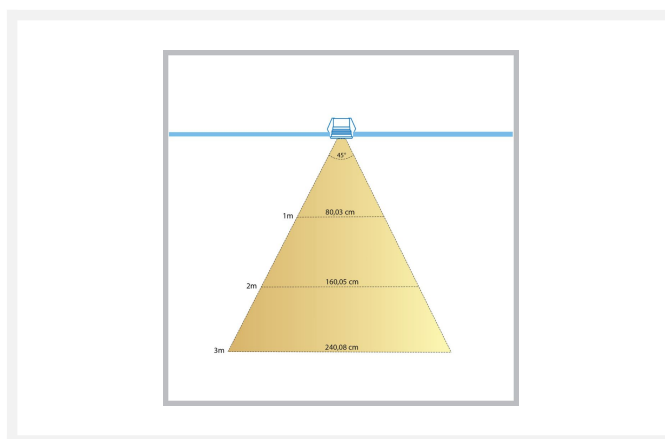

Cree LED recessed spotlight Burgos black in | warm white | 3 watt | dimmable

Product Images

Short Description

The Cree LED recessed spotlight Burgos black is a dimmable spotlight and shines a warm white light color (2700k). The power of the Burgos spot is 3 watts.

With the Burgos spotlight, you can replace old halogen lamps of 25 watts. This shows once again how energy-efficient this Burgos spot is. You can earn back the purchase price within a year!

You have to connect the supplied LED transformer directly to the power cable (230 volts) in your ceiling. The other side of the transformer is equipped with a connection piece with which you can click the Burgos spotlight on the transformer.

Article number	L2301
EAN code	8721122620366
Brand	Hamulight
LED chip	Cree
Spot color	Black
Suitable for	Inside & outside
Suitable i.c.w.	A switch, LED rotary dimmer Atlas, LED pressure dimmer Novex, remote control Moon, the Hamulight app
Also compatibel with	Google Home & Amazon Alexa
Housing color	Black
Consumption	3 watt
Input voltage	230V AC
Light color	Warm white (2700K)
Lumen per LED (including lens)	155 lm
Color Rendering Index (CRI)	>82
Light angle	45 Degrees
Dimmable	Yes
Tiltable	No
Cabling per LED	10 cm
Transformer required?	Yes (standard included)
Dimensions transformer	38 x 26 x 21 mm
Circuit	Parallel
Diameter	42 mm
Height	45 mm
Hole size	35 mm
Material	Aluminum black
IP value	IP65
Quality mark	CE, Rohs