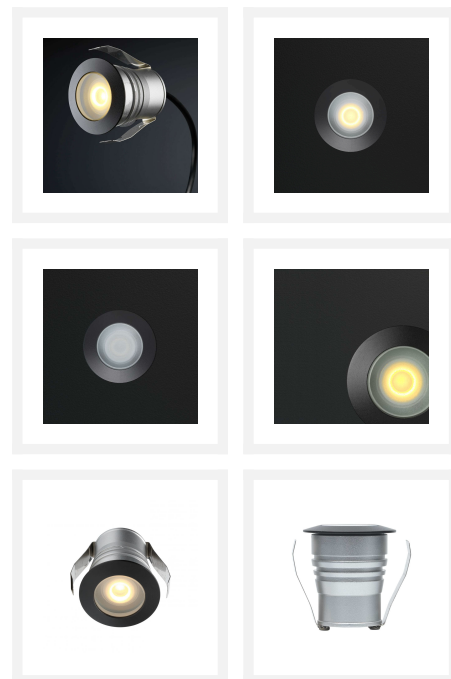

Cree LED recessed spotlight Burgos black in | warm white | 3 watt | dimmable

Product Images

Short Description

The Cree LED recessed spotlight Burgos black is a dimmable spotlight and shines a warm white light color (2700k). The power of the Burgos spot is 3 watts.

Description

This black version of the Burgos LED spotlight is finished to perfection and therefore matches every type of interior. Because this spot has an IP 65 rating, you can also place it in every room in your home.

With the Burgos spotlight, you can replace old halogen lamps of 25 watts. This shows once again how energy-efficient this Burgos spot is. You can earn back the purchase price within a year!

You have to connect the supplied LED transformer directly to the power cable (230 volts) in your ceiling. The other side of the transformer is equipped with a connection piece with which you can click the Burgos spotlight on the transformer.

Article number	L2301
EAN code	8721122620366
Brand	Hamulight
LED chip	Cree
Spot color	Black
Suitable for	Inside & outside
Suitable i.c.w.	A switch, LED rotary dimmer Atlas, LED pressure dimmer Novex, remote control Moon, the Hamulight app
Also compatibel with	Google Home & Amazon Alexa
Housing color	Black
Consumption	3 watt
Input voltage	230V AC
Light color	Warm white (2700K)
Lumen per LED (including lens)	155 lm
Color Rendering Index (CRI)	>82
Light angle	45 Degrees
Dimmable	Yes
Tiltable	No
Cabling per LED	10 cm
Transformer required?	Yes (standard included)
Dimensions transformer	38 x 26 x 21 mm
Circuit	Parallel
Diameter	42 mm
Height	45 mm
Hole size	35 mm
Material	Aluminum black
IP value	IP65
Quality mark	CE, Rohs