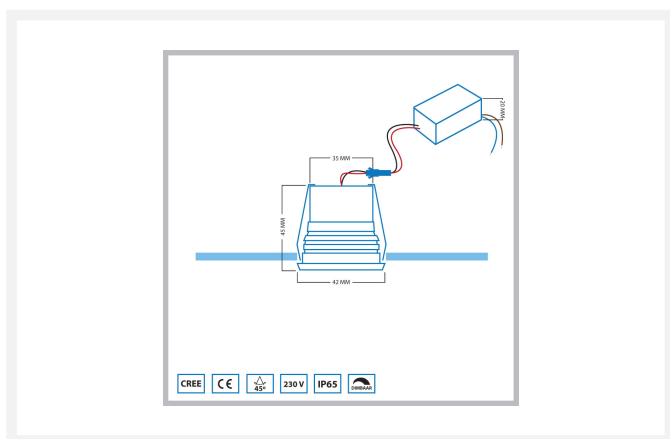

Cree LED recessed spotlight Burgos black in | warm white | 3 watt | dimmable

Product Images

Short Description

The Cree LED recessed spotlight Burgos black is a dimmable spotlight and shines a warm white light color (2700k). The power of the Burgos spot is 3 watts.

Description

This black version of the Burgos LED spotlight is finished to perfection and therefore matches every type of interior. Because this spot has an IP 65 rating, you can also place it in every room in your home.

With the Burgos spotlight, you can replace old halogen lamps of 25 watts. This shows once again how energy-efficient this Burgos spot is. You can earn back the purchase price within a year!

You have to connect the supplied LED transformer directly to the power cable (230 volts) in your ceiling. The other side of the transformer is equipped with a connection piece with which you can click the Burgos spotlight on the transformer.

Article number	L2301
EAN code	8721122620366
Brand	Hamulight
LED chip	Cree
Spot color	Black
Suitable for	Inside & outside
Suitable i.c.w.	A switch, LED rotary dimmer Atlas, LED pressure dimmer Novex, remote control Moon, the Hamulight app
Also compatibel with	Google Home & Amazon Alexa
Housing color	Black
Consumption	3 watt
Input voltage	230V AC
Light color	Warm white (2700K)
Lumen per LED (including lens)	155 lm
Color Rendering Index (CRI)	>82
Light angle	45 Degrees
Dimmable	Yes
Tiltable	No
Cabling per LED	10 cm
Transformer required?	Yes (standard included)
Dimensions transformer	38 x 26 x 21 mm
Circuit	Parallel
Diameter	42 mm
Height	45 mm
Hole size	35 mm
Material	Aluminum black
IP value	IP65
Quality mark	CE, Rohs