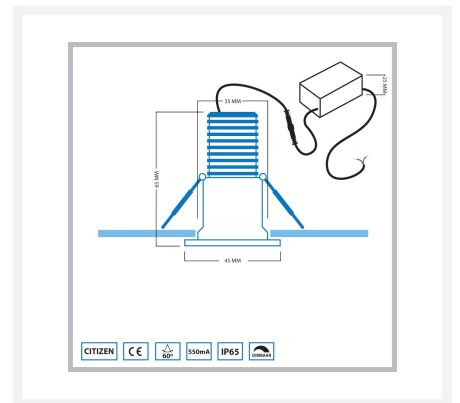

Citizen LED recessed spotlight | black | warm white | 7 watt | dimmable

Product Images