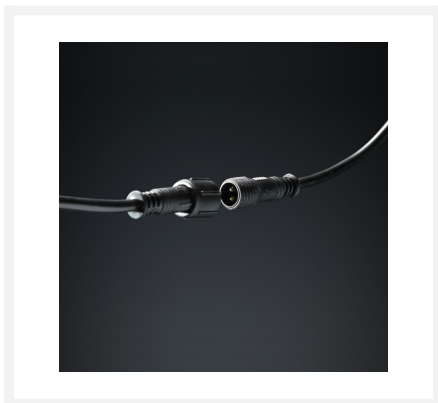

## Citizen LED recessed spotlight | black | warm white | 7 watt | dimmable

## Short Description

---

The black Citizen LED recessed spotlight is dimmable and has an output of 7 watts. The spot shines a pleasant warm white light (2700k).

## Description

---

This black version of the Citizen LED recessed spotlight looks stylish and fits into almost any interior. With an IP value of 65 (IP65), this spotlight is suitable for every room in your home. The spot is dustproof and protected against splash and spray water. The Citizen consumes 7 watts and therefore replaces old lighting of 75 watts. That is how energy-efficient the Citizen is! The spotlight is dimmable and can therefore be connected to an LED dimmer, for example.

## Additional Information

---

Article number	L2145
EAN code	8721122620342
Brand	Hamulight
LED chip	Citizen
Spot color	Black
Suitable for	Inside & outside
Consumption	7 watt
Input voltage	230V AC
Light color	Warm white (3000K)
Lumen per LED (including lens)	450 lm
Color Rendering Index (CRI)	>92
Light angle	60 Degrees
Dimmable	Yes
Tiltable	No
Cabling per LED	100 cm
Transformer required?	Yes (standard included)
Dimensions transformer	67 x 27 x 24 mm
Diameter	45 mm
Height	65 mm
Hole size	35 mm
Material	Aluminum black
IP value	IP65
Quality mark	CE, Rohs
Warranty	Spots: 3 years, Trafo: 2 years
Energy label old	A++
Energy label new	F