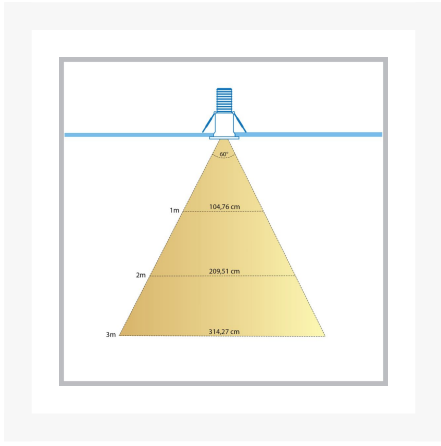

## Short Description

---

The black Citizen LED recessed spotlight is dimmable and has an output of 7 watts. The spot shines a pleasant warm white light (2700k).

## Additional Information

---

Article number	L2145
EAN code	8721122620342
Brand	Hamulight
LED chip	Citizen
Spot color	Black
Suitable for	Inside & outside
Consumption	7 watt
Input voltage	230V AC
Light color	Warm white (3000K)
Lumen per LED (including lens)	450 lm
Color Rendering Index (CRI)	>92
Light angle	60 Degrees
Dimmable	Yes
Tiltable	No
Cabling per LED	100 cm
Transformer required?	Yes (standard included)
Dimensions transformer	67 x 27 x 24 mm
Diameter	45 mm
Height	65 mm
Hole size	35 mm
Material	Aluminum black
IP value	IP65
Quality mark	CE, Rohs
Warranty	Spots: 3 years, Trafo: 2 years
Energy label old	A++
Energy label new	F