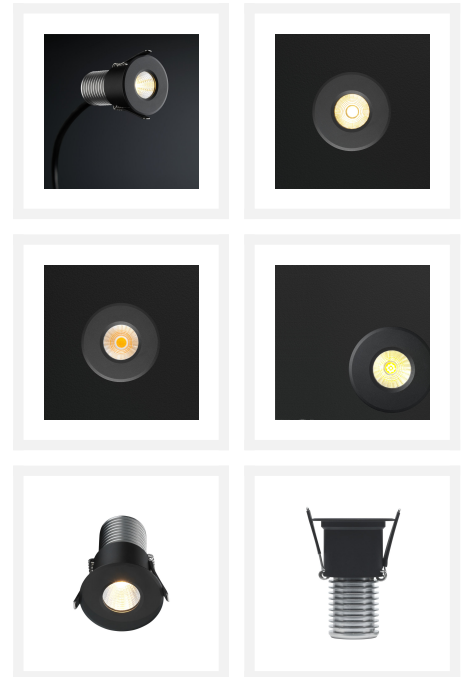

## Citizen LED recessed spotlight | black | warm white | 7 watt | dimmable

## Short Description

---

The black Citizen LED recessed spotlight is dimmable and has an output of 7 watts. The spot shines a pleasant warm white light (2700k).

## Description

---

This black version of the Citizen LED recessed spotlight looks stylish and fits into almost any interior. With an IP value of 65 (IP65), this spotlight is suitable for every room in your home. The spot is dustproof and protected against splash and spray water. The Citizen consumes 7 watts and therefore replaces old lighting of 75 watts. That is how energy-efficient the Citizen is! The spotlight is dimmable and can therefore be connected to an LED dimmer, for example.

## Additional Information

---

Article number	L2145
EAN code	8721122620342
Brand	Hamulight
LED chip	Citizen
Spot color	Black
Suitable for	Inside & outside
Consumption	7 watt
Input voltage	230V AC
Light color	Warm white (3000K)
Lumen per LED (including lens)	450 lm
Color Rendering Index (CRI)	>92
Light angle	60 Degrees
Dimmable	Yes
Tiltable	No
Cabling per LED	100 cm
Transformer required?	Yes (standard included)
Dimensions transformer	67 x 27 x 24 mm
Diameter	45 mm
Height	65 mm
Hole size	35 mm
Material	Aluminum black
IP value	IP65
Quality mark	CE, Rohs
Warranty	Spots: 3 years, Trafo: 2 years
Energy label old	A++
Energy label new	F