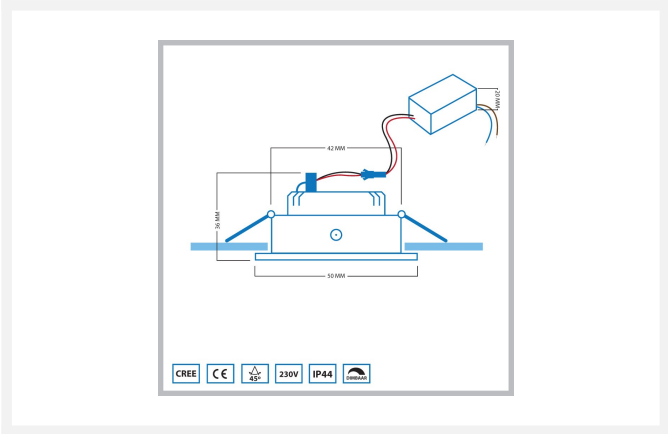

Cree LED recessed spotlight Toledo black in | warm white | 3 watt | dimmable | tiltable

Product Images

Short Description

The black Toledo LED recessed spotlight shines a warm white colour (2700k) and has an output of 3 watts. The spot is dimmable and you can tilt it to the desired position.

Description

Are you looking for a new recessed LED spot in your home? This tiltable and dimmable Toledo LED downlight is highly recommended. This recessed spot saves you money through its high number of operating hours and its energy efficiency. This recessed spot is environmentally friendly and the warm white light will create a pleasant atmosphere in your home.

The LED downlight is suitable for every room in your house. This is because this black spot has an IP-value of 44 (IP-44) and its stylish design matches every kind of interior. When you order this Toledo recessed spot, don't forget to look at the accessories. With the hole saw (size 42 mm), you can make holes in your ceiling that fit the Toledo spotlight perfectly.

Additional Information

Article number	L2146
EAN code	8721122620274
Brand	Hamulight
LED chip	Cree
Spot color	Black
Suitable for	Inside
Suitable i.c.w.	A switch, LED rotary dimmer Atlas, LED pressure dimmer Novex, remote control Moon, the Hamulight app
Also compatibel with	Google Home & Amazon Alexa
Consumption	3 watt
Input voltage	230V AC
Light color	Warm white (2700K)
Lumen per LED (including lens)	155 lm
Color Rendering Index (CRI)	>82
Light angle	45 Degrees
Dimmable	Yes
Tiltable	Yes
Cabling per LED	10 cm
Transformer required?	Yes (standard included)
Dimensions transformer	38 x 26 x 21 mm
Circuit	Parallel
Diameter	50 mm
Height	35 mm
Hole size	42 mm
Material	Aluminum black
IP value	IP44
Quality mark	CE, Rohs
Warranty	Spots: 3 years, Trafo: 2 years