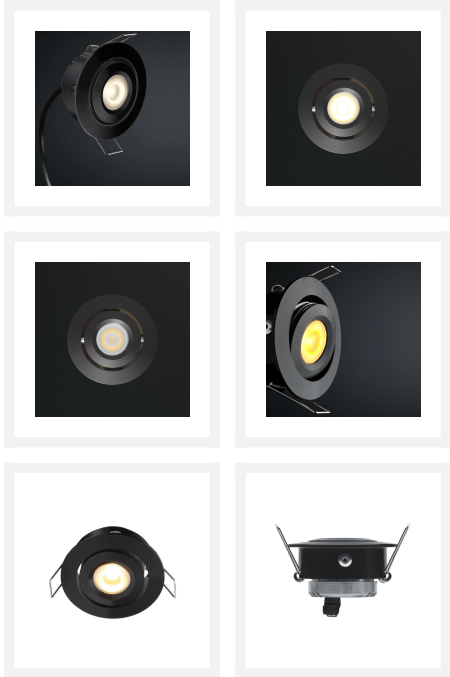

Cree LED recessed spotlight Toledo black in | warm white | 3 watt | dimmable | tiltable

Product Images

Short Description

The black Toledo LED recessed spotlight shines a warm white colour (2700k) and has an output of 3 watts. The spot is dimmable and you can tilt it to the desired position.

Description

Are you looking for a new recessed LED spot in your home? This tiltable and dimmable Toledo LED downlight is highly recommended. This recessed spot saves you money through its high number of operating hours and its energy efficiency. This recessed spot is environmentally friendly and the warm white light will create a pleasant atmosphere in your home.

The LED downlight is suitable for every room in your house. This is because this black spot has an IP-value of 44 (IP-44) and its stylish design matches every kind of interior. When you order this Toledo recessed spot, don't forget to look at the accessories. With the hole saw (size 42 mm), you can make holes in your ceiling that fit the Toledo spotlight perfectly.

Additional Information

Article number	L2146
EAN code	8721122620274
Brand	Hamulight
LED chip	Cree
Spot color	Black
Suitable for	Inside
Suitable i.c.w.	A switch, LED rotary dimmer Atlas, LED pressure dimmer Novex, remote control Moon, the Hamulight app
Also compatibel with	Google Home & Amazon Alexa
Consumption	3 watt
Input voltage	230V AC
Light color	Warm white (2700K)
Lumen per LED (including lens)	155 lm
Color Rendering Index (CRI)	>82
Light angle	45 Degrees
Dimmable	Yes
Tiltable	Yes
Cabling per LED	10 cm
Transformer required?	Yes (standard included)
Dimensions transformer	38 x 26 x 21 mm
Circuit	Parallel
Diameter	50 mm
Height	35 mm
Hole size	42 mm
Material	Aluminum black
IP value	IP44
Quality mark	CE, Rohs
Warranty	Spots: 3 years, Trafo: 2 years