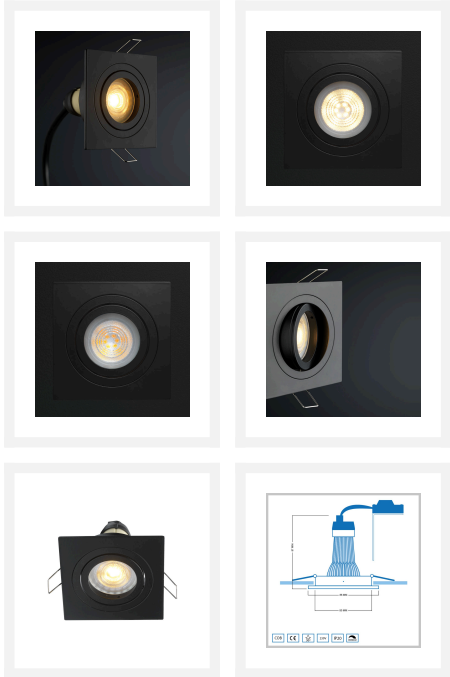

Coblux LED recessed spotlight | black | square | warm white | 4 watt | dimmable | tiltable

## Short Description

---

The black Coblux LED recessed spotlight square consumes 4 watts and is dimmable and tiltable. The light color of the spot is warm white (2700k).

## Description

---

The Coblux LED recessed spot square is at home in every interior. This is due to the stylish design and the black color of the luminaire. The Coblux can be dimmed with, among others, a LED dimmer, and the direction of the light beam can be adjusted by tilting the spot. With the consumption of 4 watts, you can replace old halogen lamps of 50 watts. This just goes to show how energy-efficient and environmentally friendly the Coblux recessed spot is.

## Additional Information

Article number	L2155
EAN code	8721122620496
Brand	Hamulight
LED chip	Cob
Spot color	Black
Suitable for	Inside
Suitable i.c.w.	A switch, LED rotary dimmer Atlas, LED pressure dimmer Novex, remote control Moon, the Hamulight app
Also compatibel with	Google Home & Amazon Alexa
Consumption	4 watt
Input voltage	230V AC
Light color	Warm white (2700K)
Lumen per LED (including lens)	345 lm
Color Rendering Index (CRI)	>82
Light angle	36 Degrees
Dimmable	Yes
Tiltable	Yes
Cabling per LED	NA
Transformer required?	No
Need a fitting?	Yes, included in standard delivery
Circuit	NA
Length	90 mm
Width	90 mm
Height	87 mm
Hole size	80 mm
Material	Aluminum black
IP value	IP20
Quality mark	CE, Rohs