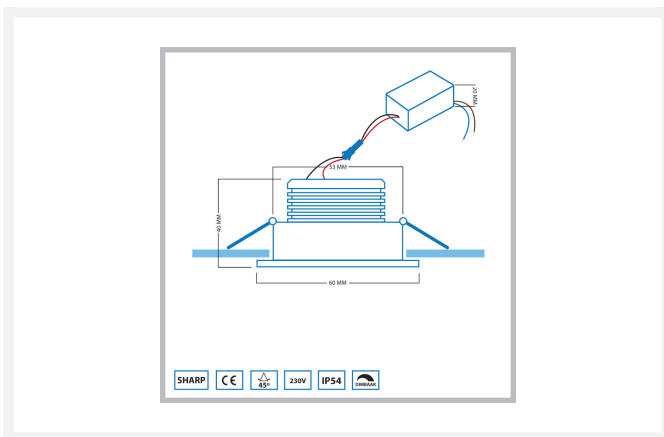

Sharp LED recessed spotlight Granada black | warm white | 3 watt | dimmable | tiltable

Product Images

Short Description

The black version of the Granada LED recessed spotlight is a dimmable spotlight with a power consumption of 4 watts. The spot shines a warm white light colour (2700k) and is adjustable.

Description

This stylish black Granada LED spotlight is finished to perfection. This makes it suitable for almost every interior and its IP-54 protection makes it possible to install this spot in every room of your house. The recessed spot is well protected against dust and is splashproof. The spot is dimmable and by pushing the spot with your finger, you can tilt it in the desired direction.

With its consumption of 4 watts, the Granada recessed spotlight is energy-efficient and environmentally friendly! You can earn back the purchase price of this spotlight through regular use.

The Granada recessed spotlight is powered by the LED transformer that is supplied as standard. The transformer converts the incoming 230 volts to low voltage. You must connect the transformer directly to the 230-volt cable in your ceiling. You then click the Granada spotlight onto the transformer.

Additional Information

Article number	L2250
EAN code	8721122620311
Brand	Hamulight
LED chip	Sharp
Spot color	Black
Suitable for	Inside
Suitable i.c.w.	A switch, LED rotary dimmer Atlas, LED pressure dimmer Novex, remote control Moon, the Hamulight app
Also compatibel with	Google Home & Amazon Alexa
Consumption	4 watt
Input voltage	230V AC
Light color	Warm white (2700K)
Lumen per LED (including lens)	285 lm
Color Rendering Index (CRI)	>92
Light angle	45 Degrees
Dimmable	Yes
Tiltable	Yes
Cabling per LED	10 cm
Transformer required?	Yes (standard included)
Dimensions transformer	38 x 26 x 21 mm
Circuit	Parallel
Diameter	60 mm
Height	40 mm
Hole size	53 mm
Material	Aluminum black
IP value	IP54
Quality mark	CE, Rohs
Warranty	Spots: 3 years, Trafo: 2 years