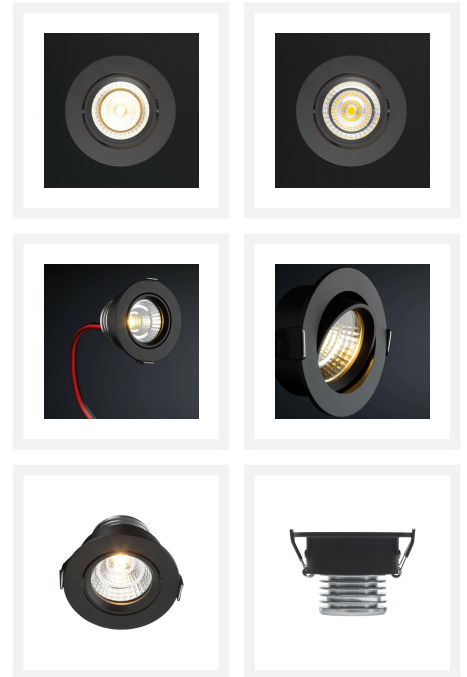

Sharp LED recessed spotlight Granada black | warm white | 3 watt | dimmable | tiltable

Product Images

Short Description

The black version of the Granada LED recessed spotlight is a dimmable spotlight with a power consumption of 4 watts. The spot shines a warm white light colour (2700k) and is adjustable.

Description

This stylish black Granada LED spotlight is finished to perfection. This makes it suitable for almost every interior and its IP-54 protection makes it possible to install this spot in every room of your house. The recessed spot is well protected against dust and is splashproof. The spot is dimmable and by pushing the spot with your finger, you can tilt it in the desired direction.

With its consumption of 4 watts, the Granada recessed spotlight is energy-efficient and environmentally friendly! You can earn back the purchase price of this spotlight through regular use.

The Granada recessed spotlight is powered by the LED transformer that is supplied as standard. The transformer converts the incoming 230 volts to low voltage. You must connect the transformer directly to the 230-volt cable in your ceiling. You then click the Granada spotlight onto the transformer.

Additional Information

Article number	L2250
EAN code	8721122620311
Brand	Hamulight
LED chip	Sharp
Spot color	Black
Suitable for	Inside
Suitable i.c.w.	A switch, LED rotary dimmer Atlas, LED pressure dimmer Novex, remote control Moon, the Hamulight app
Also compatibel with	Google Home & Amazon Alexa
Consumption	4 watt
Input voltage	230V AC
Light color	Warm white (2700K)
Lumen per LED (including lens)	285 lm
Color Rendering Index (CRI)	>92
Light angle	45 Degrees
Dimmable	Yes
Tiltable	Yes
Cabling per LED	10 cm
Transformer required?	Yes (standard included)
Dimensions transformer	38 x 26 x 21 mm
Circuit	Parallel
Diameter	60 mm
Height	40 mm
Hole size	53 mm
Material	Aluminum black
IP value	IP54
Quality mark	CE, Rohs
Warranty	Spots: 3 years, Trafo: 2 years