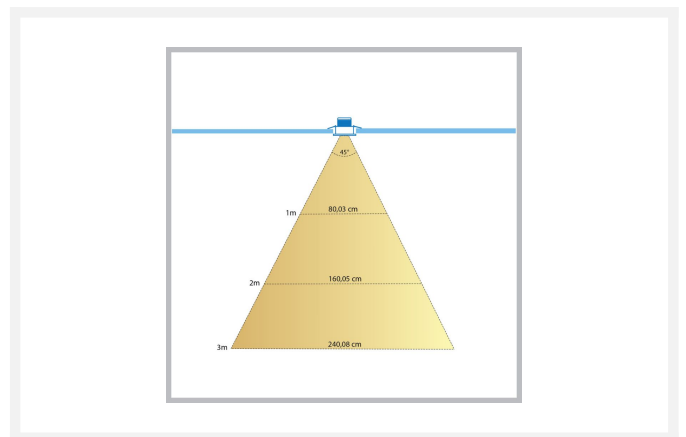

Sharp LED recessed spotlight Granada black | warm white | 3 watt | dimmable | tiltable

Product Images

Short Description

The black version of the Granada LED recessed spotlight is a dimmable spotlight with a power consumption of 4 watts. The spot shines a warm white light colour (2700k) and is adjustable.

With its consumption of 4 watts, the Granada recessed spotlight is energy-efficient and environmentally friendly! You can earn back the purchase price of this spotlight through regular use.

The Granada recessed spotlight is powered by the LED transformer that is supplied as standard. The transformer converts the incoming 230 volts to low voltage. You must connect the transformer directly to the 230-volt cable in your ceiling. You then click the Granada spotlight onto the transformer.

Additional Information

Article number	L2250
EAN code	8721122620311
Brand	Hamulight
LED chip	Sharp
Spot color	Black
Suitable for	Inside
Suitable i.c.w.	A switch, LED rotary dimmer Atlas, LED pressure dimmer Novex, remote control Moon, the Hamulight app
Also compatibel with	Google Home & Amazon Alexa
Consumption	4 watt
Input voltage	230V AC
Light color	Warm white (2700K)
Lumen per LED (including lens)	285 lm
Color Rendering Index (CRI)	>92
Light angle	45 Degrees
Dimmable	Yes
Tiltable	Yes
Cabling per LED	10 cm
Transformer required?	Yes (standard included)
Dimensions transformer	38 x 26 x 21 mm
Circuit	Parallel
Diameter	60 mm
Height	40 mm
Hole size	53 mm
Material	Aluminum black
IP value	IP54
Quality mark	CE, Rohs
Warranty	Spots: 3 years, Trafo: 2 years