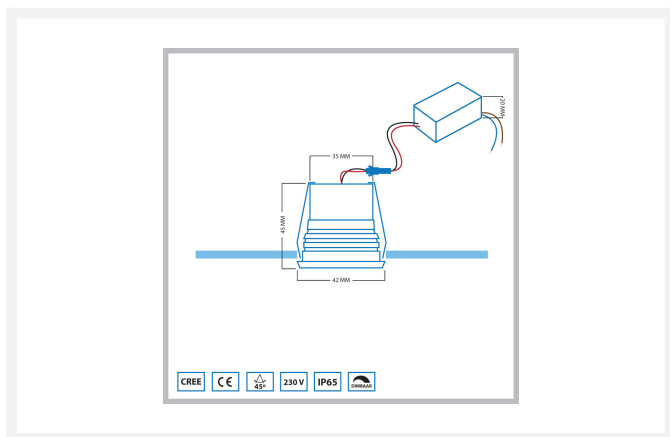

Cree LED recessed spotlight Burgos black in | warm white | 3 watt | dimmable

Product Images

Short Description

The Cree LED recessed spotlight Burgos black is a dimmable spotlight and shines a warm white light color (2700k). The power of the Burgos spot is 3 watts.

Description

This black version of the Burgos LED spotlight is finished to perfection and therefore matches every type of interior. Because this spot has an IP 65 rating, you can also place it in every room in your home.

With the Burgos spotlight, you can replace old halogen lamps of 25 watts. This shows once again how energy-efficient this Burgos spot is. You can earn back the purchase price within a year!

You have to connect the supplied LED transformer directly to the power cable (230 volts) in your ceiling. The other side of the transformer is equipped with a connection piece with which you can click the Burgos spotlight on the transformer.

Article number	L2301
EAN code	8721122620366
Brand	Hamulight
LED chip	Cree
Spot color	Black
Suitable for	Inside & outside
Suitable i.c.w.	A switch, LED rotary dimmer Atlas, LED pressure dimmer Novex, remote control Moon, the Hamulight app
Also compatibel with	Google Home & Amazon Alexa
Housing color	Black
Consumption	3 watt
Input voltage	230V AC
Light color	Warm white (2700K)
Lumen per LED (including lens)	155 lm
Color Rendering Index (CRI)	>82
Light angle	45 Degrees
Dimmable	Yes
Tiltable	No
Cabling per LED	10 cm
Transformer required?	Yes (standard included)
Dimensions transformer	38 x 26 x 21 mm
Circuit	Parallel
Diameter	42 mm
Height	45 mm
Hole size	35 mm
Material	Aluminum black
IP value	IP65
Quality mark	CE, Rohs