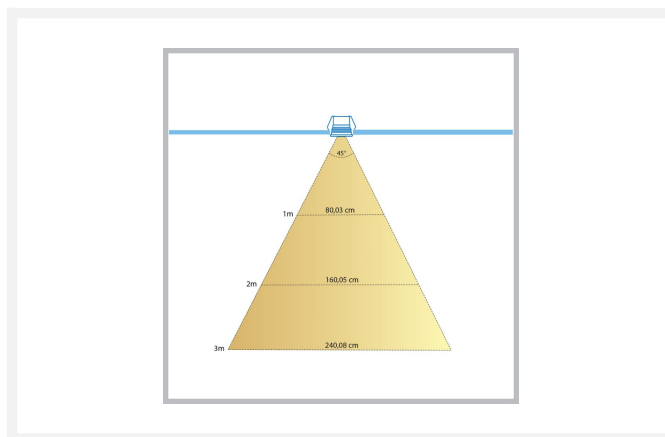

Cree LED recessed spotlight Burgos black in | warm white | 3 watt | dimmable

Product Images

Short Description

The Cree LED recessed spotlight Burgos black is a dimmable spotlight and shines a warm white light color (2700k). The power of the Burgos spot is 3 watts.

With the Burgos spotlight, you can replace old halogen lamps of 25 watts. This shows once again how energy-efficient this Burgos spot is. You can earn back the purchase price within a year!

You have to connect the supplied LED transformer directly to the power cable (230 volts) in your ceiling. The other side of the transformer is equipped with a connection piece with which you can click the Burgos spotlight on the transformer.

Article number	L2301
EAN code	8721122620366
Brand	Hamulight
LED chip	Cree
Spot color	Black
Suitable for	Inside & outside
Suitable i.c.w.	A switch, LED rotary dimmer Atlas, LED pressure dimmer Novex, remote control Moon, the Hamulight app
Also compatibel with	Google Home & Amazon Alexa
Housing color	Black
Consumption	3 watt
Input voltage	230V AC
Light color	Warm white (2700K)
Lumen per LED (including lens)	155 lm
Color Rendering Index (CRI)	>82
Light angle	45 Degrees
Dimmable	Yes
Tiltable	No
Cabling per LED	10 cm
Transformer required?	Yes (standard included)
Dimensions transformer	38 x 26 x 21 mm
Circuit	Parallel
Diameter	42 mm
Height	45 mm
Hole size	35 mm
Material	Aluminum black
IP value	IP65
Quality mark	CE, Rohs