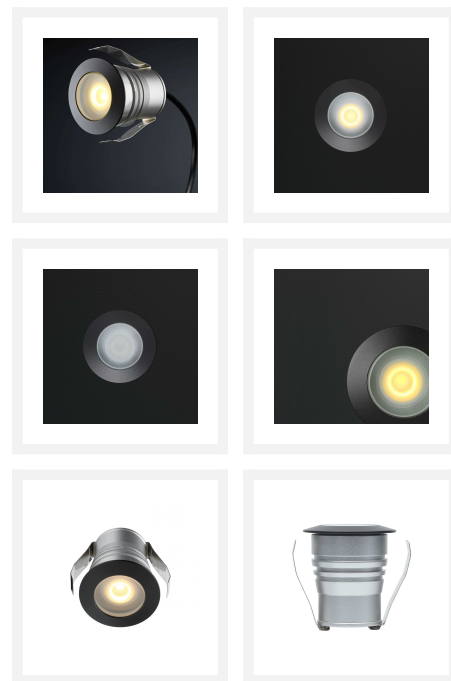

Cree LED recessed spotlight Burgos black in | warm white | 3 watt | dimmable

Product Images

Short Description

The Cree LED recessed spotlight Burgos black is a dimmable spotlight and shines a warm white light color (2700k). The power of the Burgos spot is 3 watts.

Description

This black version of the Burgos LED spotlight is finished to perfection and therefore matches every type of interior. Because this spot has an IP 65 rating, you can also place it in every room in your home.

With the Burgos spotlight, you can replace old halogen lamps of 25 watts. This shows once again how energy-efficient this Burgos spot is. You can earn back the purchase price within a year!

You have to connect the supplied LED transformer directly to the power cable (230 volts) in your ceiling. The other side of the transformer is equipped with a connection piece with which you can click the Burgos spotlight on the transformer.

Article number	L2301
EAN code	8721122620366
Brand	Hamulight
LED chip	Cree
Spot color	Black
Suitable for	Inside & outside
Suitable i.c.w.	A switch, LED rotary dimmer Atlas, LED pressure dimmer Novex, remote control Moon, the Hamulight app
Also compatibel with	Google Home & Amazon Alexa
Housing color	Black
Consumption	3 watt
Input voltage	230V AC
Light color	Warm white (2700K)
Lumen per LED (including lens)	155 lm
Color Rendering Index (CRI)	>82
Light angle	45 Degrees
Dimmable	Yes
Tiltable	No
Cabling per LED	10 cm
Transformer required?	Yes (standard included)
Dimensions transformer	38 x 26 x 21 mm
Circuit	Parallel
Diameter	42 mm
Height	45 mm
Hole size	35 mm
Material	Aluminum black
IP value	IP65
Quality mark	CE, Rohs