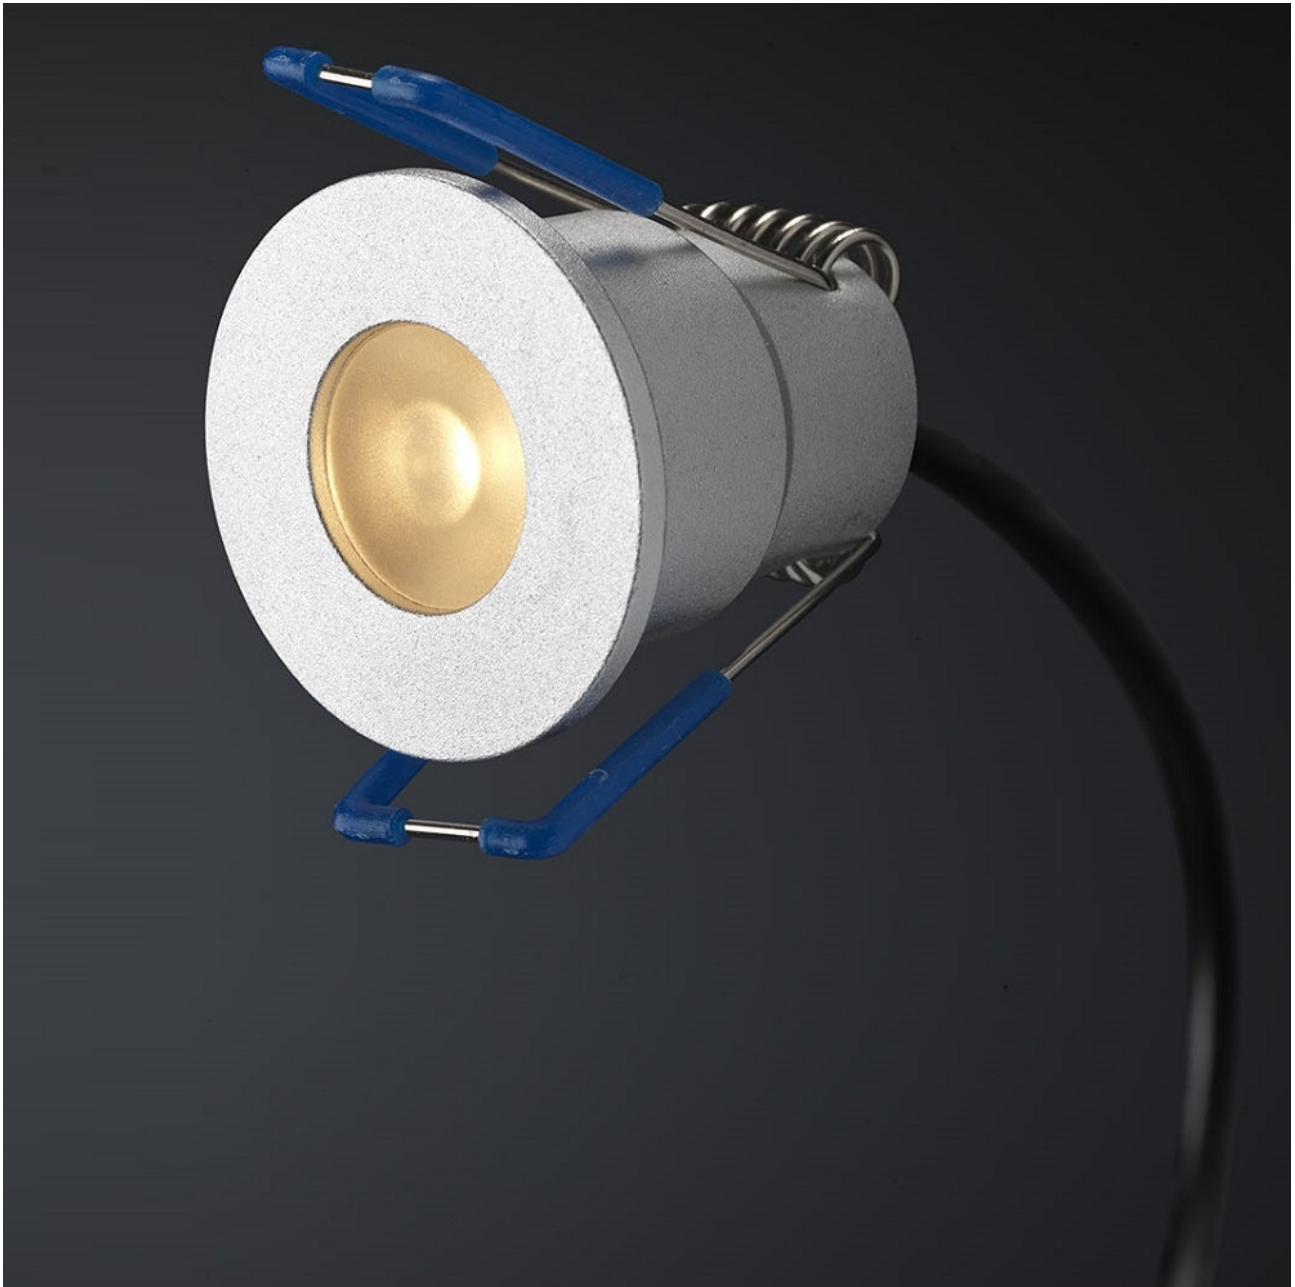

Cree LED recessed spotlight Valencia black kop | warm white | 3 watt

Product Images

Short Description

Article number:

L2336

Description

Do you have questions regarding the product? Please do not hesitate to contact us by phone: +31(0)77 205 7712 or by e-mail:info@hamulight.com.

Additional Information

Article number	L2236
EAN code	7435842843882
Brand	Hamulight
LED chip	Cree
Spot color	Aluminium
Suitable for	Inside & outside
Consumption	3 watt
Input voltage	230V AC
Light color	Warm white (2700K)
Lumen per LED (including lens)	155 lm
Light angle	45 Degrees
Dimmable	Yes
Tiltable	No
Cabling per LED	10 cm
Transformer required?	Yes
Circuit	NA
Diameter	36 mm
Height	37 mm
Hole size	28 mm
Material	Aluminium
IP value	IP65
Quality mark	CE, Rohs
Warranty	3 years