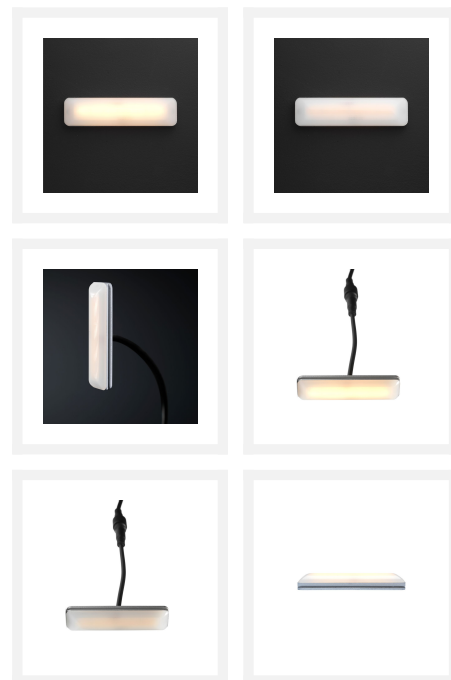

Sanan LED surface-mounted spotlight veranda Tarifa los | warm white | 3 watt | 24 volt

Product Images

Short Description

With this Tarifa surface-mounted spotlight, you light up your veranda in a unique way. The spot has an output of 3 watts and shines (2700k) warm white light. The spot is dimmable and works on our 24-volt veranda system.

Description

The Tarifa surface-mounted spotlight is a real must-have. This dimmable spot features two cables of 20 cm each, allowing you to easily loop the spot to the next one. To power the Tarifa spot(s), you need a 24-volt veranda transformer. With the 24 volt veranda Y-cable connectors you can lead the 24 volt veranda extension cables to the beams of your veranda. Then you just need to connect the Tarifa spotlights to the extension cords and loop them through. The last spotlight in the beam has an extra cable that you can plug with the cap provided.

The Tarifa surface-mounted spotlight has a protection rating of IP-44, so you don't have to worry if it comes into contact with moisture. With a light angle of 120 degrees, the Tarifa illuminates a large area.

Besides its fantastic and unique design, this spotlight is the ideal solution when you don't have enough space in your girders for recessed spotlights. You simply click the Tarifa spotlight onto the supplied mounting plate, which you mount on the beam. Simple mounting!