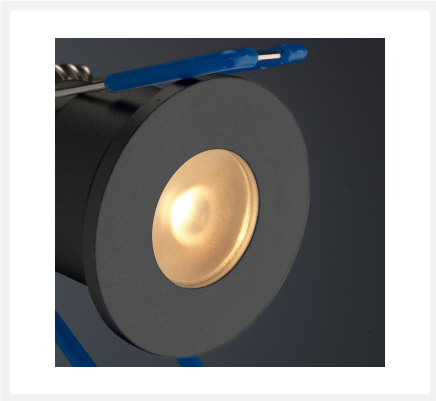

Cree LED recessed spotlight veranda Valencia black ab | warm white | set of 6, 8, 10 or 12 pieces

Product Images

Short Description

This AB set of black Cree LED recessed spotlights from the Valencia series is suitable for wooden and aluminium porches. The recessed spots are available in sets of 6, 8, 10 or 12 dimmable LED recessed spots (3 watts), including a parallel LED transformer with a connector and a Hamulight remote control.

Description

The black Valencia recessed spotlights have an IP rating of 65 (IP-65). This means they are completely resistant to dust and splash/spray water. The spotlights have a small recessed size (30 mm) and a suitable height (37 mm) and diameter (36 mm), making them fit in almost any veranda. Furthermore, each spotlight has 5 metres of cable and if that is not enough, you can order an extension cord with it. The built-in spotlights' cables are double-insulated, so they are well protected.

Additional Information

Article number	L2452
EAN code	7435845963952
Brand	Hamulight
LED chip	Cree
Spot color	Black
Suitable for	Inside & outside
Consumption	3 watt
Input voltage	230V AC
Light color	Warm white (2700K)
Lumen per LED (including lens)	155 lm
Color Rendering Index (CRI)	>92
Light angle	45 Degrees
Dimmable	Yes
Tiltable	No
Cabling per LED	500 cm
Transformer required?	Yes (standard included)
Dimensions transformer	205 x 50 x 28 mm
Remote control range	10 meter
Circuit	Parallel
Diameter	36 mm
Height	37 mm
Hole size	30 mm
Material	Aluminium
IP value	Spots: IP65, Trafo: IP44
Quality mark	CE, Rohs
Warranty	Spots: 3 years, Trafo: 2 years
Energy label old	A+
Energy label new	G