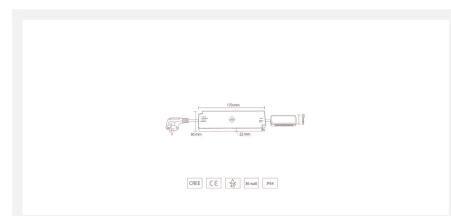

LED transformer | connector 12-hole | parallel | 36 watt

Product Images

Short Description

This Hamulight LED transformer is suitable for the porch AB sets. This transformer fits any veranda. On the transformer is a 12-hole parallel connector. You can connect 1 to 12 spotlights to this transformer. Please note: it is possible to operate 2 transformers with 1 remote control Apex (L2446). This way you can control more than 12 spots!

Description

Are you looking for a transformer for your veranda AB set? Then this is the transformer you need! This transformer connects directly to 230 volts. The transformer converts 230 volts to a safe low voltage of 3.6 volts. The parallel connector ensures that if a spot fails, only that spot fails and the rest of the spotlights continue to burn. You can connect 1 to 12 spotlights to this transformer.

The corresponding remote control Apex with article number L2446 has to be ordered separately via the webshop.

Please note: it is possible to operate 2 transformers with 1 remote control Apex (L2446). This way you can control more than 12 spots!

Additional Information

Article number	L2413
EAN code	7435831010080
Brand	Hamulight
Suitable for	Inside & outside
Suitable i.c.w.	Hamulight remote control Apex (L2446) & Separate porch spotlights
This is the transformer of	Porch AB sets
Length	170 mm
Width	50 mm
Height	22 mm
Input voltage	230V AC
Dimmable	Yes
Remote control included?	No (Hamulight remote control Apex (L2446) to be ordered separately)
Circuit	Parallel
IP value	IP54
Quality mark	CE, Rohs
Warranty	2 years